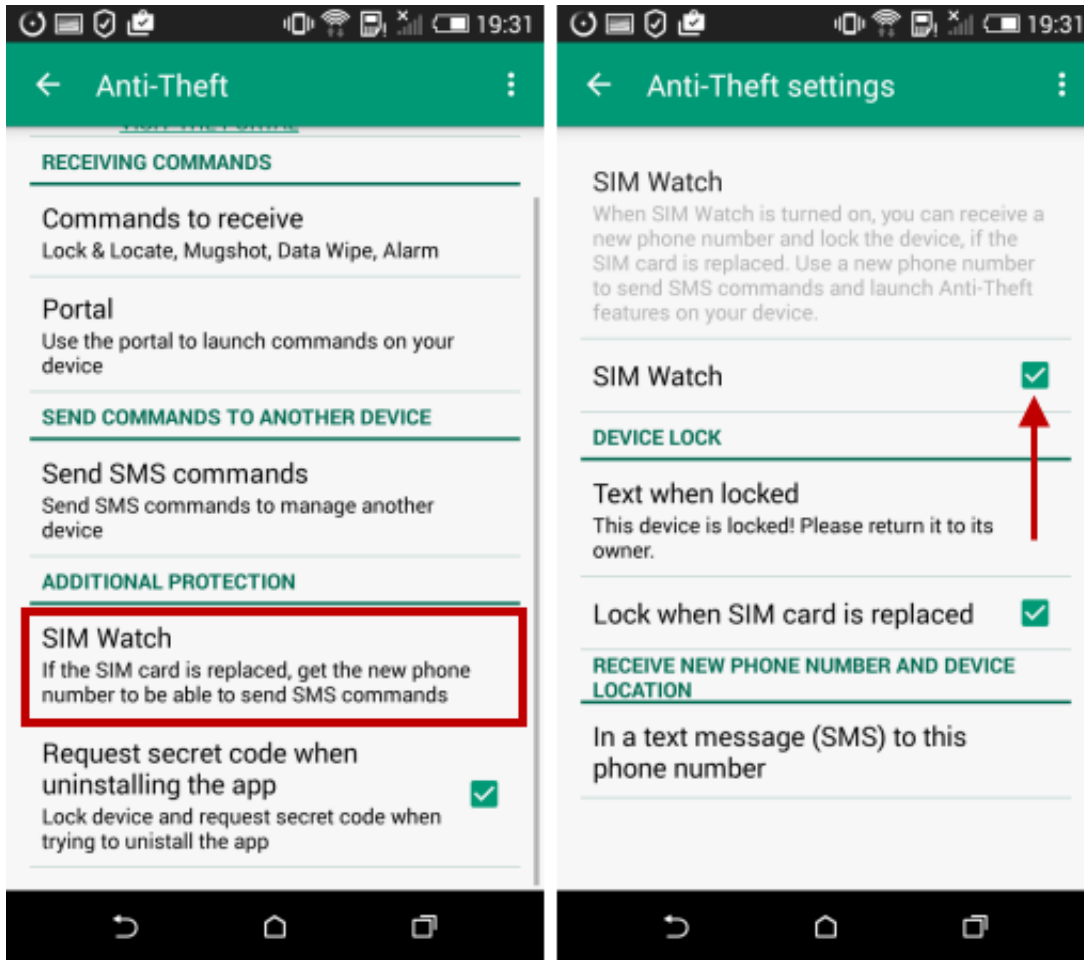

Download from
Dreamstime.com

This watermarked comp image is for previewing purposes only.

ID 35103813

© Yulia Gapeenko | Dreamstime.com

[Sim Card Serial Number Tracker](#)

[Sim Card Serial Number Tracker](#)